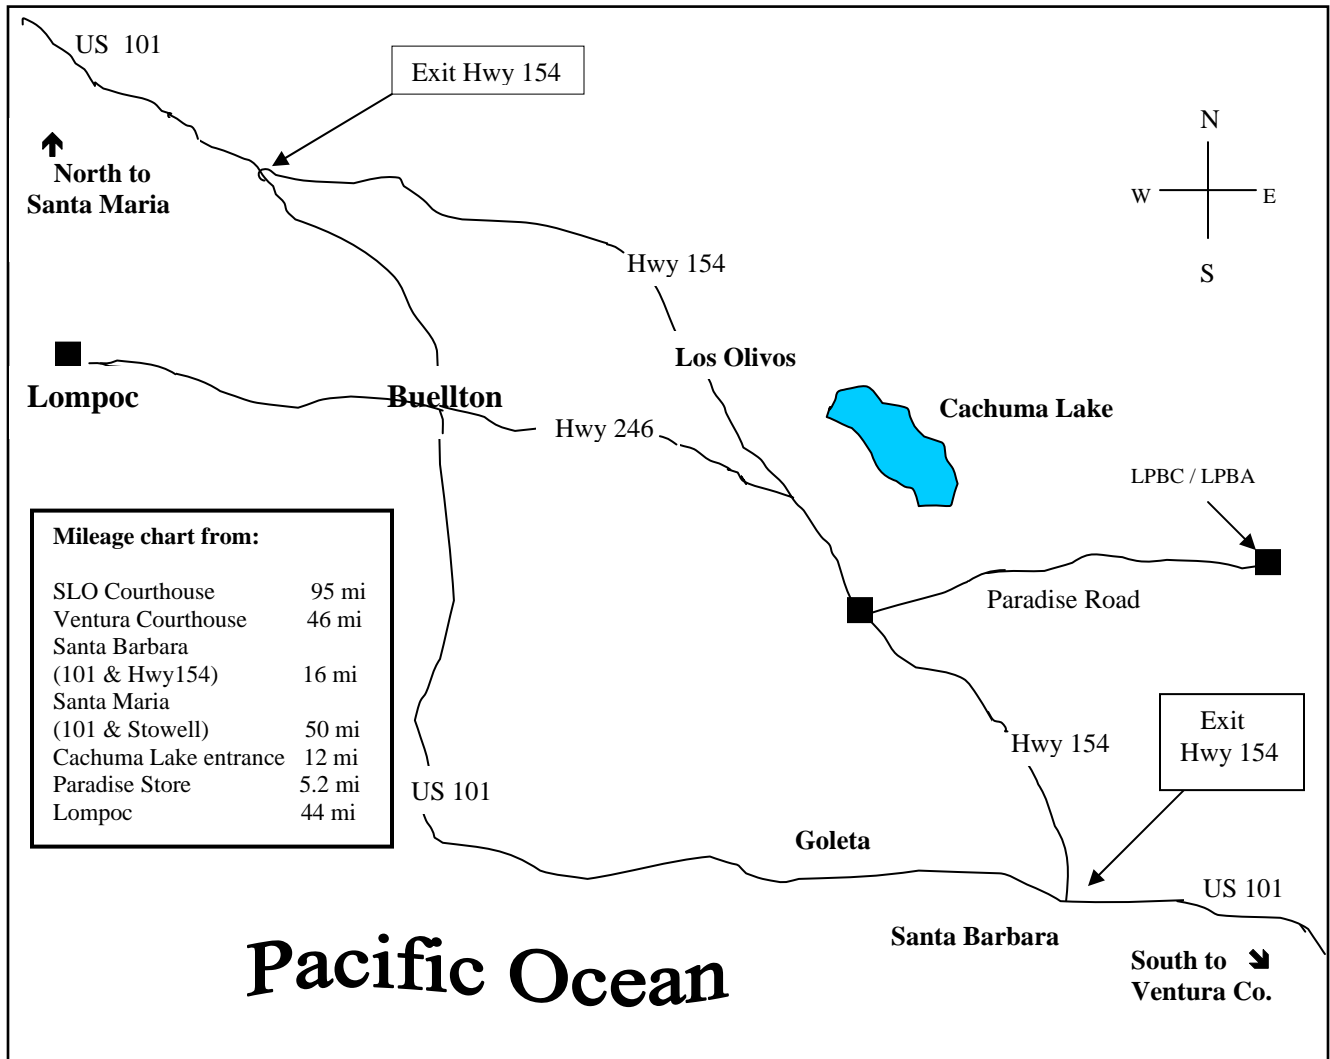

Map to Los Prietos Boys Camp / Los Prietos Boys Academy

(Diagram not to scale)

Driving Directions

From North:

101 South
Exit Hwy 154 South
Drive past Cachuma Lake
Turn left on Paradise Road
Continue on Paradise Rd (6 miles)
LPBC/LPBA is on right side

From South:

101 North
Exit Hwy 154 North
Drive past Vista Point
Turn right on Paradise Road
Continue on Paradise Rd (6 miles)
LPBC/LPBA is on right side